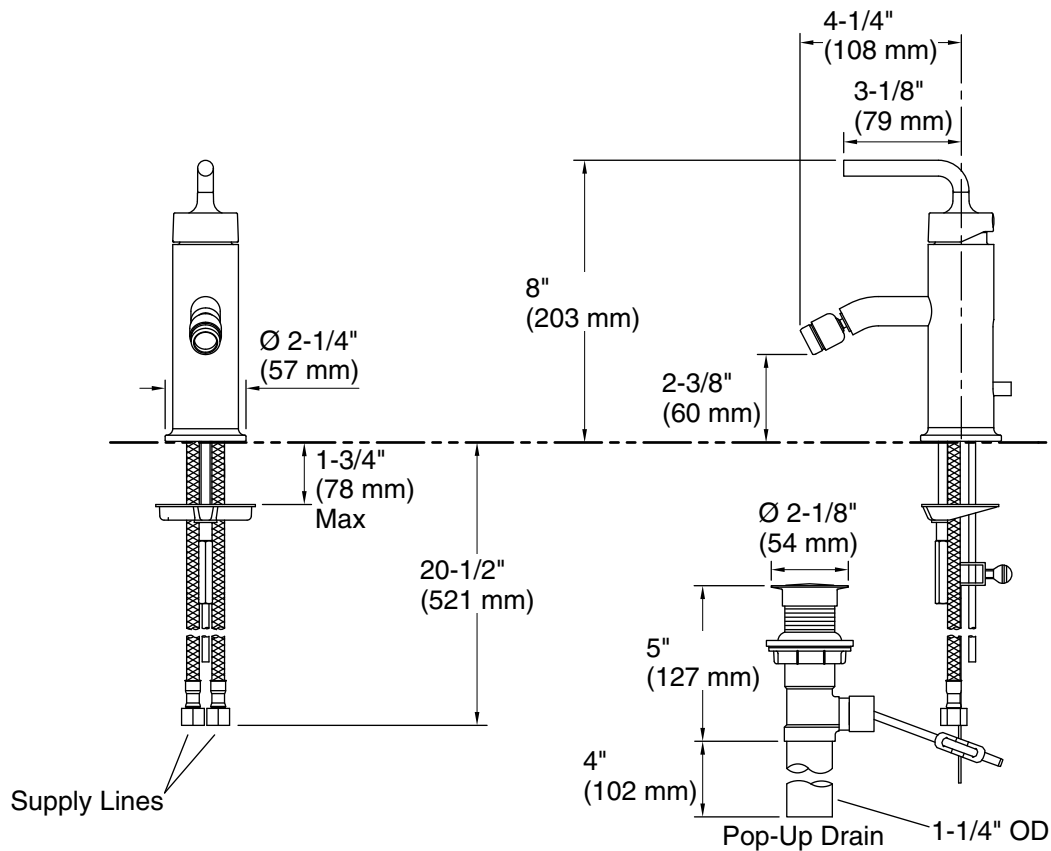

Features

- One-piece, self-contained ceramic disc valve allows both volume and temperature control
- High-temperature limit setting for added safety
- Available with straight handle
- Pop-up drain with lift rod and tailpiece
- 4-1/4" (108 mm) swivel spray spout

Material

- Brass

Installation

- Flexible connections for easy installation
- Single-hole mounting

Codes/Standards

ASME A112.18.1/CSA B125.1

KOHLER[®] Faucet Lifetime Limited Warranty

See website for detailed warranty information.

Technical Information

All product dimensions are nominal.

Notes

Install this product according to the installation instructions.